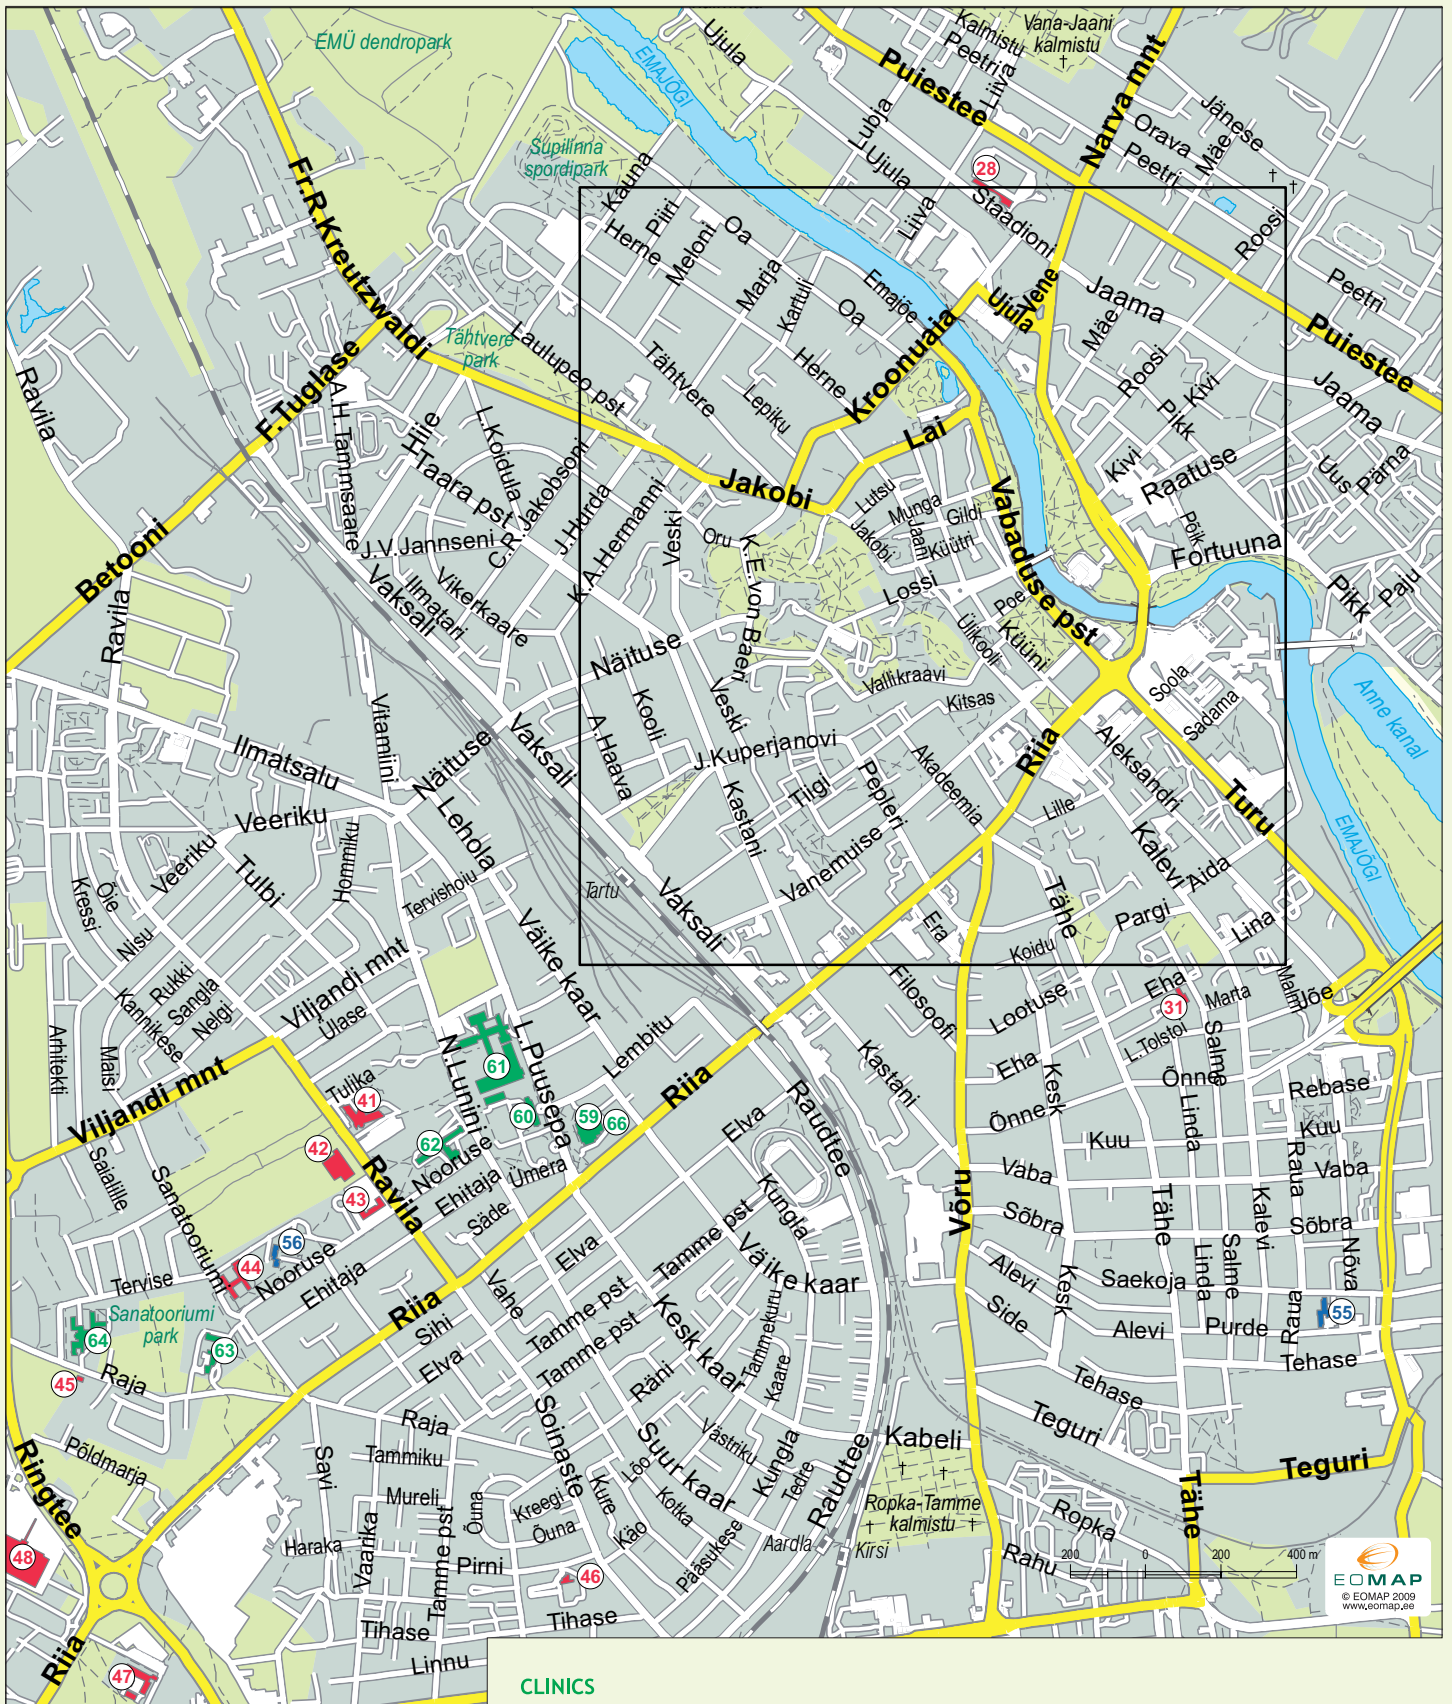

STUDENT RESIDENCES

- 49. Student Residence
- 50. Student Residence
- 51. Student Residence, Office of the Student Village
- 52. Student Residence
- 53. Student Residence
- 54. Student Residence
- 55. Student Residence
- 56. Student Residence
- Narva mnt 89
- Narva mnt 27
- Narva mnt 25
- Raatusse 22
- Pepleri 14
- Tiigi 14
- Purde 27
- Nooruse 7